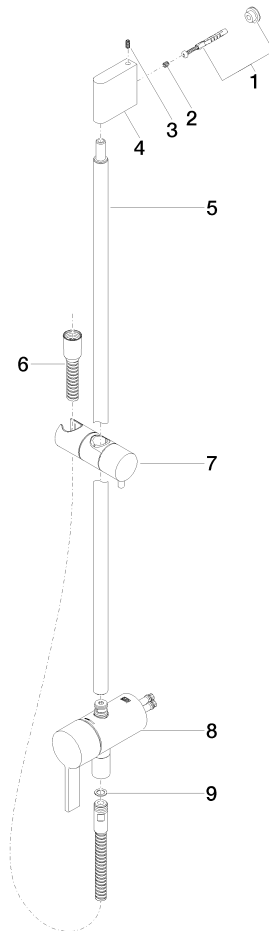

Concealed single-lever mixer with integrated shower connection with shower set without hand shower - Brushed Platinum

IMO

36 111 970

- metal shower hose 1750mm with integrated anti-twist protection
- slide bar
- Pipe diameter 18 mm

	Brushed Platinum	36 111 970-06
	Chrome	36 111 970-00
	Platinum	36 111 970-08
	Dark Chrome	36 111 970-19
	Brushed Light Gold	36 111 970-27
	Brushed Durabronze (23kt Gold)	36 111 970-28
	Matte Black	36 111 970-33
	Brushed Bronze	36 111 970-42
	Brushed Champagne (22kt Gold)	36 111 970-46
	Champagne (22kt Gold)	36 111 970-47
	Brushed Chrome	36 111 970-93
	Brushed Dark Platinum	36 111 970-99

Required miscellaneous

Concealed wall mounting - 35 050 970 90
 •max. recess depth 105 mm
 •min. recess depth 80 mm

Required miscellaneous

Hand shower FlowReduce - 28 016 979-06
Brushed Platinum 0010

Required miscellaneous

mm [Inches]

Certificates

Belgaqua_21-025- WRAS_2011027. LGA_29928.
27_1.

36 111 970

Spare parts list

No.	Item Number	Name	Quantity used	Delivery time
1	05 17 20 726 02 90	fixing set	1	2
2	09 31 11 049 90	pin	2	2
3	04 31 11 113 00 90	pin	2	2
4	08 17 97 054-06	holder	1	10
5	90 28 22 782 00-06	pipe	1	10
6	28 322 970-06	Metal shower hose 1/2" x 3/8" x 1750 mm - Brushed Platinum	1	2
7	12 580 970-06	Slide unit - Brushed Platinum	1	10
8	90 19 97 002 00-06	connection	1	10
9	90 14 20 026 00 90	seal	1	2