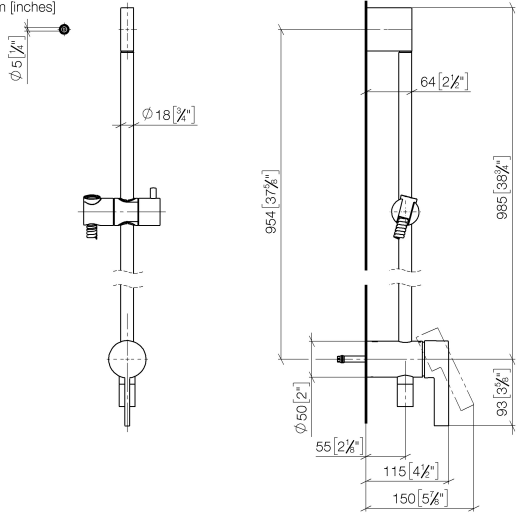

Concealed single-lever mixer with integrated shower connection with shower set without hand shower - Brushed Platinum

IMO

36 111 970

- metal shower hose 1750mm with integrated anti-twist protection
- slide bar
- Pipe diameter 18 mm

Required miscellaneous

Concealed wall mounting - 35 050 970 90
 •max. recess depth 105 mm
 •min. recess depth 80 mm

Required miscellaneous

Hand shower FlowReduce - 28 016 979-06
Brushed Platinum 0010

Required miscellaneous

mm [Inches]

Certificates

Belgaqua_21-025- WRAS_2011027. LGA_29928.
27_1.

36 111 970

Spare parts list

No.	Item Number	Name	Quantity used	Delivery time
1	05 17 20 726 02 90	fixing set	1	2
2	09 31 11 049 90	pin	2	2
3	04 31 11 113 00 90	pin	2	2
4	08 17 97 054-06	holder	1	10
5	90 28 22 782 00-06	pipe	1	10
6	28 322 970-06	Metal shower hose 1/2" x 3/8" x 1750 mm - Brushed Platinum	1	2
7	12 580 970-06	Slide unit - Brushed Platinum	1	10
8	90 19 97 002 00-06	connection	1	10
9	90 14 20 026 00 90	seal	1	2